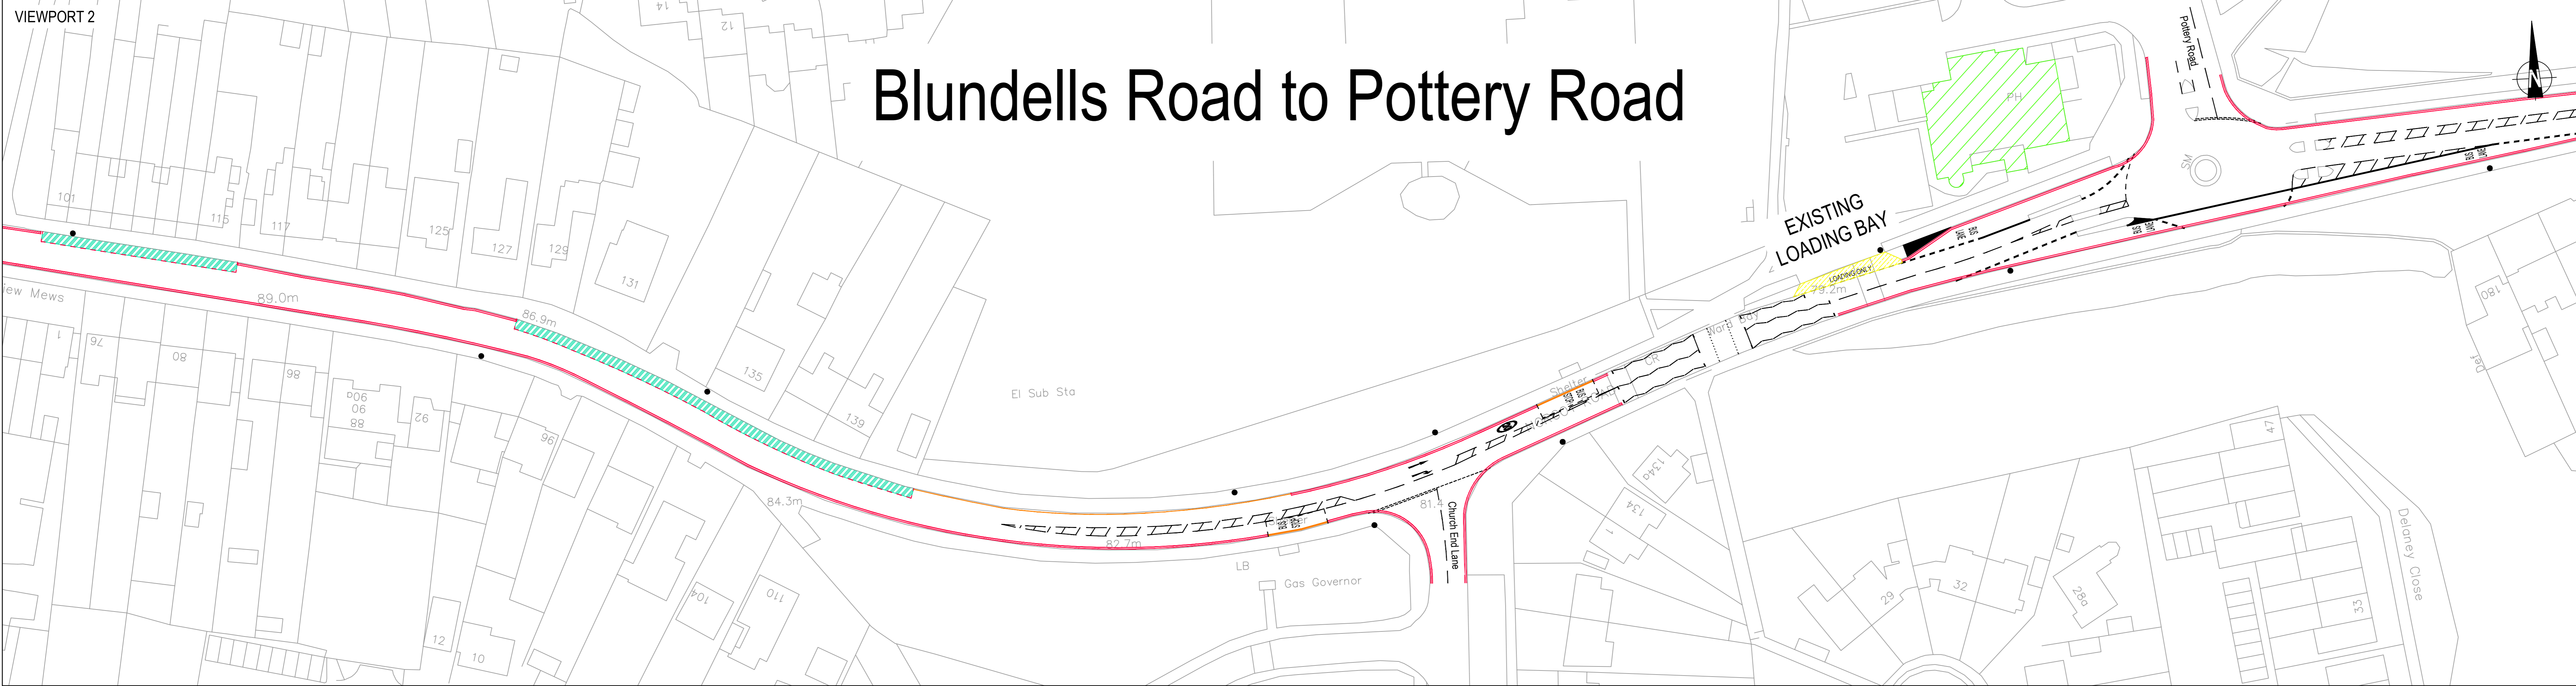

VIEWPORT 1

Norcot Road to Blundells Road

RED ROUTE

No stopping at any time

VIEWPORT 2

Blundells Road to Pottery Road

VIEWPORT 3

Pottery Road to Links Drive

- Key:**
- Existing Yellow Lines Turned To Red
 - ▨ Existing Parking Bays
 - ▨ Existing Disabled Parking Bays
 - ▨ Existing Loading Bays
 - ▨ Proposed Loading Bays
 - ▨ Proposed Parking Bays
 - ▨ Proposed Red Lines
 - ▨ Pubs, Eateries & Garages
 - ▨ Shops

PLAN 2