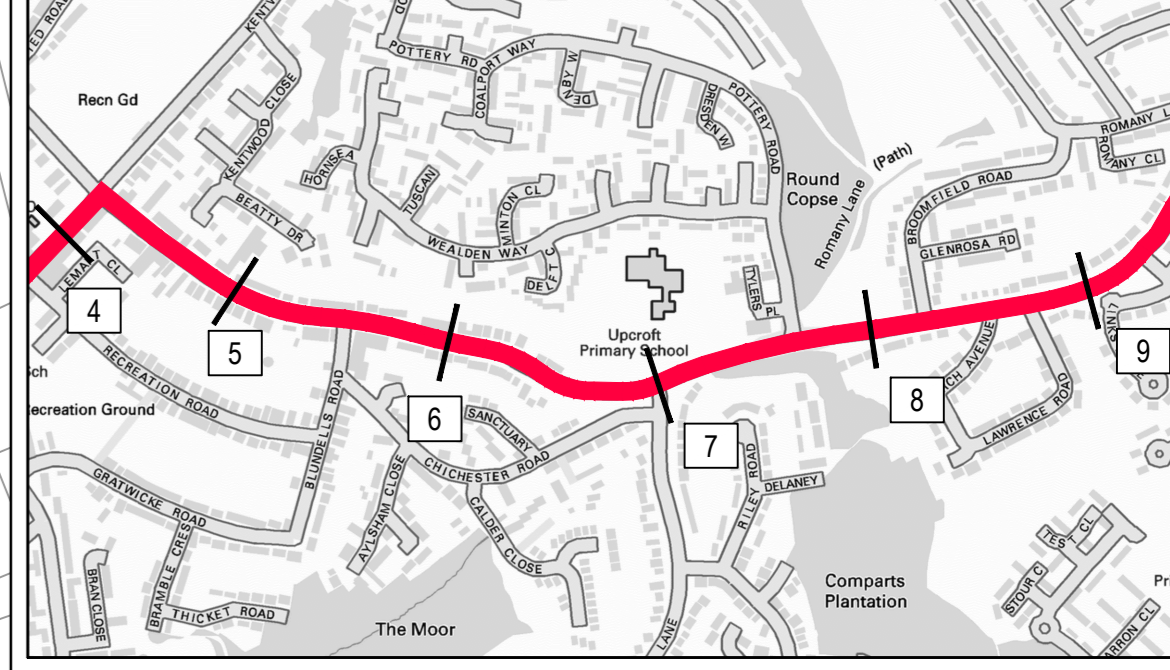

VIEWPORT 1

Norcot Road to Blundells Road

RED ROUTE

No stopping at any time

VIEWPORT 2

Blundells Road to Pottery Road

VIEWPORT 3

Pottery Road to Links Drive

- Key:**
- Existing Yellow Lines Turned To Red
 - ▨ Existing Parking Bays
 - ▨ Existing Disabled Parking Bays
 - ▨ Existing Loading Bays
 - ▨ Proposed Loading Bays
 - ▨ Proposed Parking Bays
 - ▨ Proposed Red Lines
 - ▨ Pubs, Eateries & Garages
 - ▨ Shops

PLAN 2