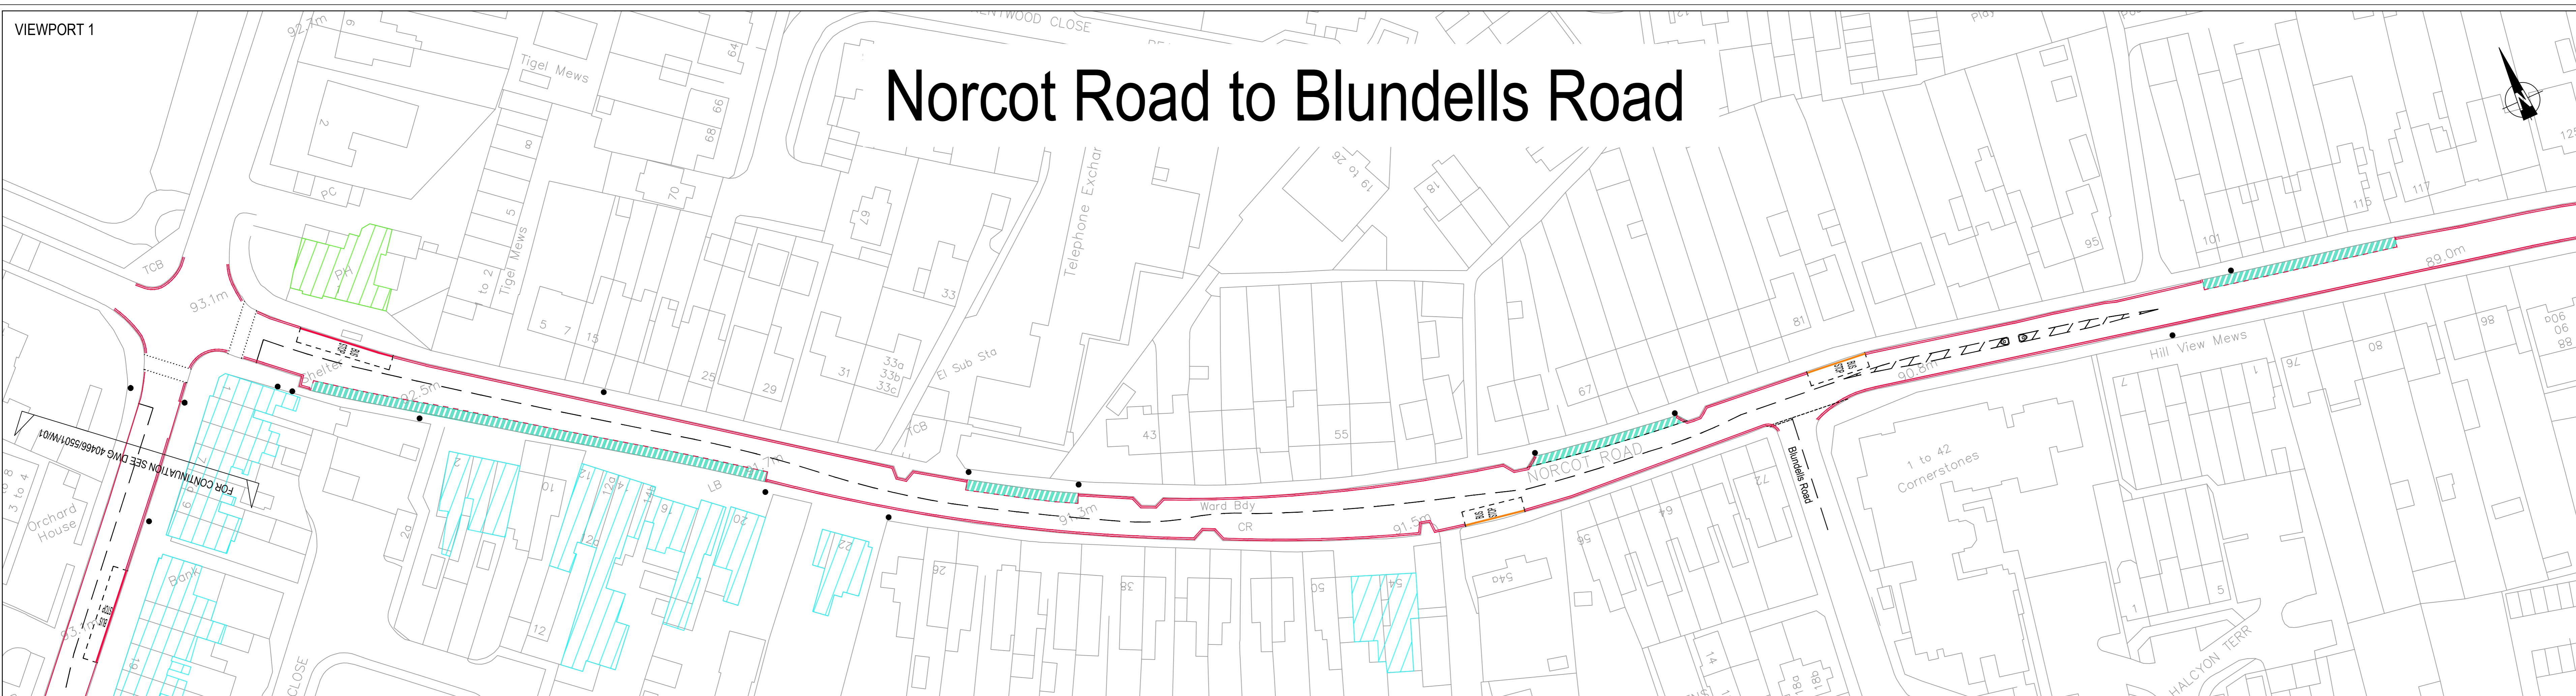

VIEWPORT 1

Norcot Road to Blundells Road

RED ROUTE

No stopping at any time

VIEWPORT 2

Blundells Road to Pottery Road

VIEWPORT 3

Pottery Road to Links Drive

- Key:**
- Existing Yellow Lines Turned To Red
 - ▨ Existing Parking Bays
 - ▨ Existing Disabled Parking Bays
 - ▨ Existing Loading Bays
 - ▨ Proposed Loading Bays
 - ▨ Proposed Parking Bays
 - ▨ Proposed Red Lines
 - ▨ Pubs, Eateries & Garages
 - ▨ Shops

PLAN 2