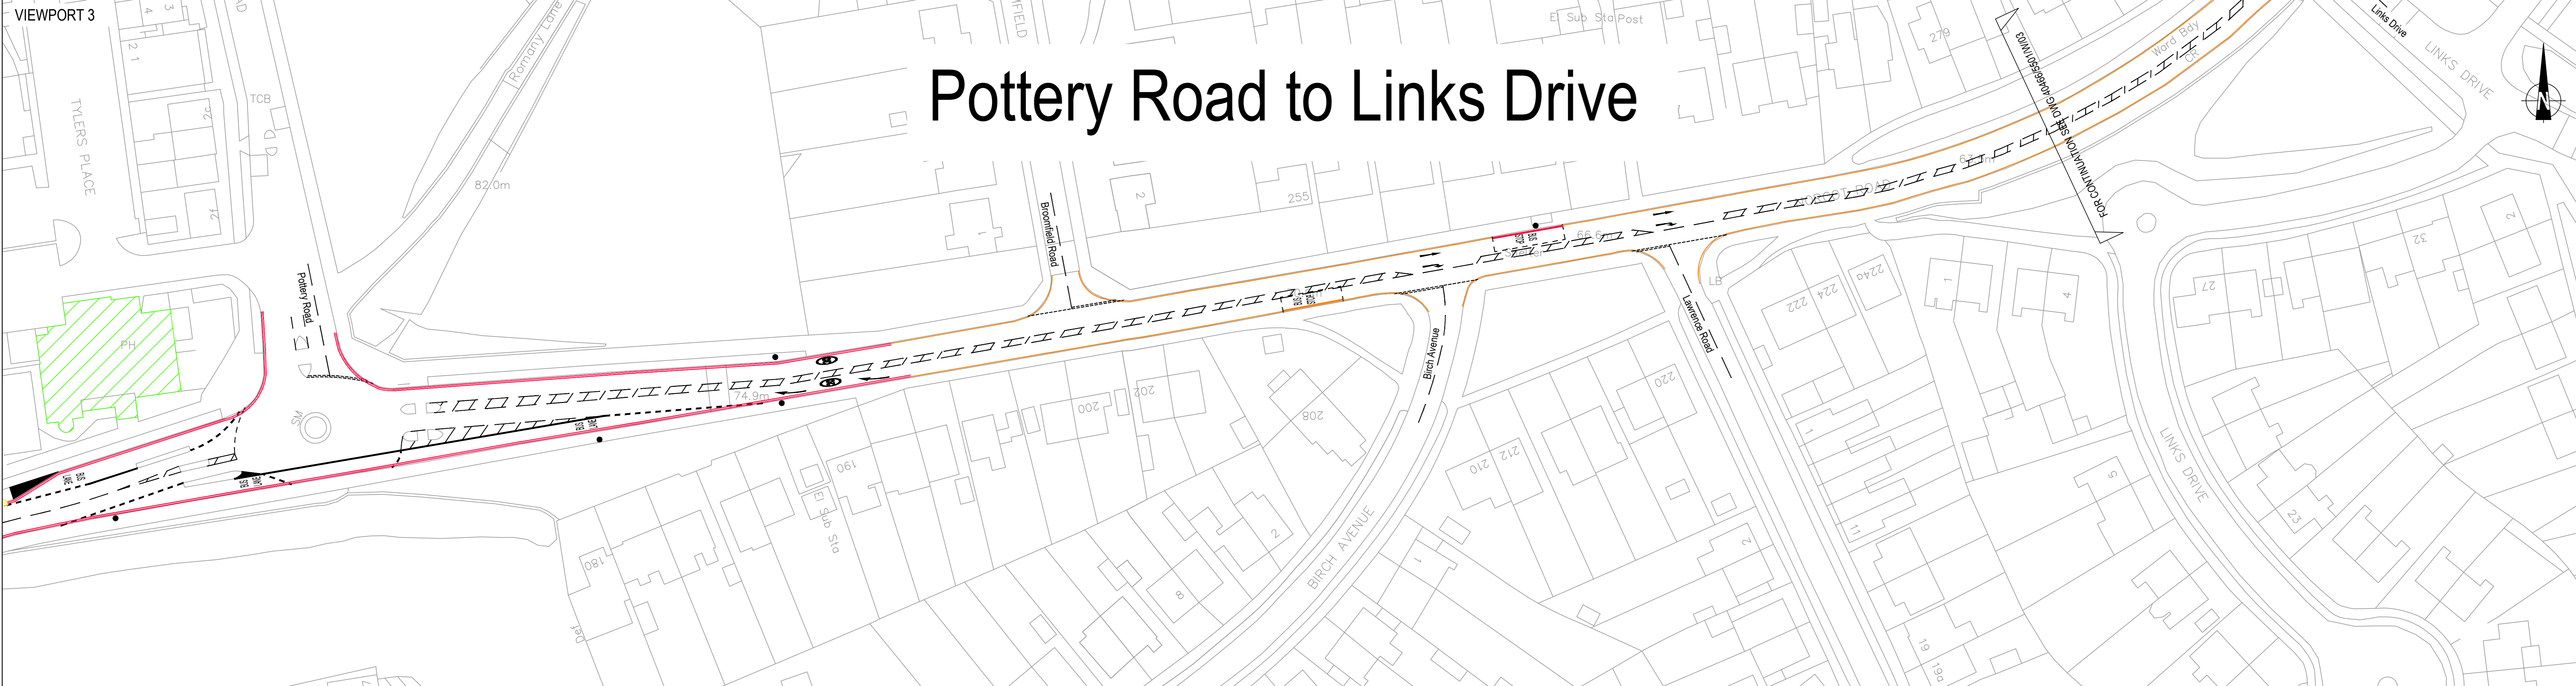

VIEWPORT 1

Norcot Road to Blundells Road

RED ROUTE

No stopping at any time

VIEWPORT 2

Blundells Road to Pottery Road

VIEWPORT 3

Pottery Road to Links Drive

- Key:**
- Existing Yellow Lines Turned To Red
 - ▨ Existing Parking Bays
 - ▨ Existing Disabled Parking Bays
 - ▨ Existing Loading Bays
 - ▨ Proposed Loading Bays
 - ▨ Proposed Parking Bays
 - ▨ Proposed Red Lines
 - ▨ Pubs, Eateries & Garages
 - ▨ Shops

PLAN 2